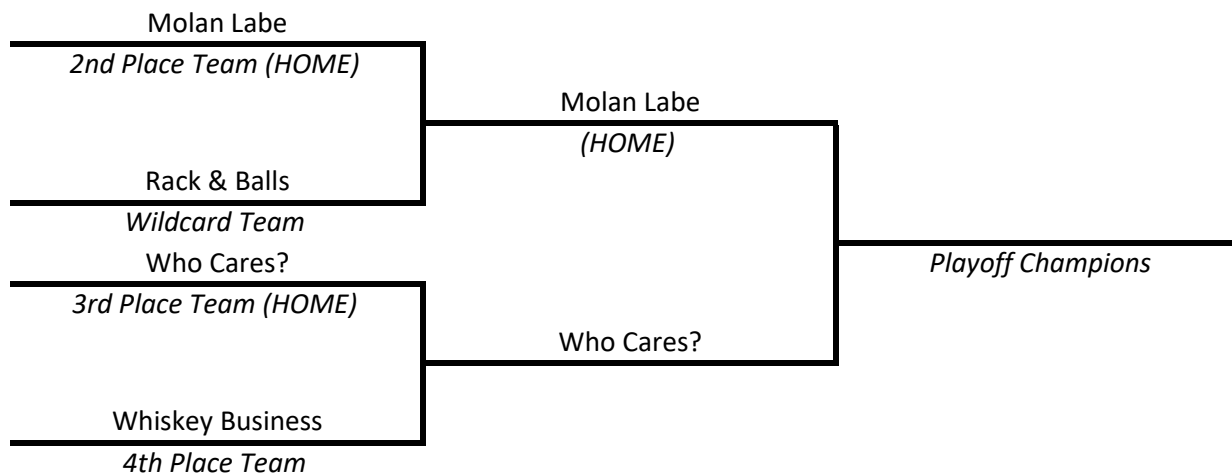

★ PLAYOFFS ★

SILVER TIER

Divisions Of 9 To 13 Teams

**Division Champions (First Place At The End Of The Session) AND
Playoff Champions Advance To The World Qualifier Tournament**

WILDCARD TEAMS

- Dilly Dilly
- All Balls And A Rack
- That One Team
- Rack & Balls
- Cues Your Daddy
- Twisted Bears
- Danny K's

INELIGIBLE FOR WILDCARD DRAW

- 8-Ball Addicts

Division Champions: The Pit Of Misery

Please see the schedule on your APA Online Member Services account to see when you play

All players must play at least 5 matches with a team during regular session to gain eligibility into playoffs